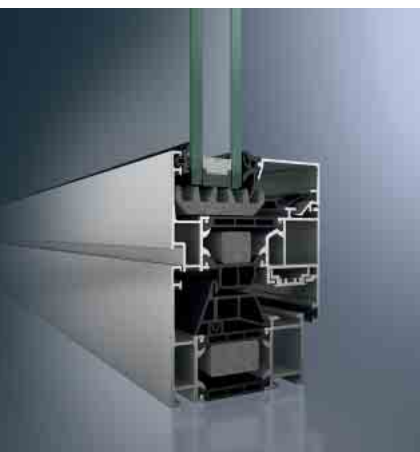

Schüco AWS 70

Aluminium Fenster-System Aluminium Window System

Schüco Fenster AWS 70
Schüco Window AWS 70