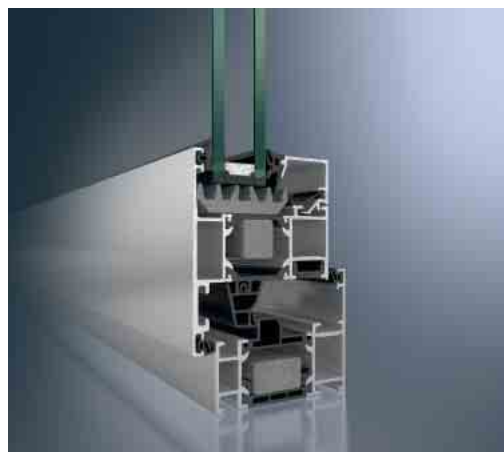

Schüco Fenster AWS 70.HI, außen öffnend
Schüco Window AWS 70.HI – outward-opening